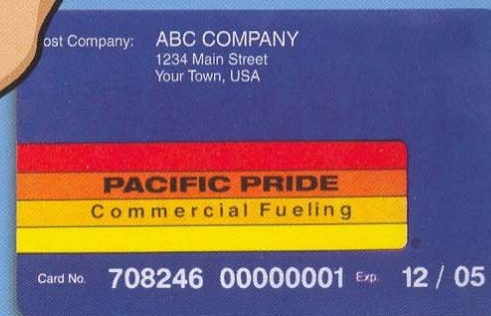

Now we've stacked the deck in your favor with another card: new, mag-stripe "Pacific Pride Blue", giving you real-time control of fuel purchases through the power to specify limits on volume per day, per month or other defined periods...plus control over dates and times of authorized usage down to the hour.

*Available in select locations.

Allocation by Product

Both our optically-scanned cards and new Pacific Pride Blue allow you to limit card purchases to specific categories of product (such as diesel fuel only.)

Odometer and Miscellaneous Entries

By having your driver enter odometer or other data on the keypad when fueling, you can track mileage per gallon or by job with both types of Pacific Pride fuel cards.

Customized 4-digit PIN Numbers

You asked for it and here it is: Pacific Pride Blue lets you choose your own Personal Identification Number for easier recall and tighter control.

Date/Time Activation Control

Pacific Pride Blue lets you determine the date and/or time card usage can commence and end. (Highly useful when cards are for seasonal workers and other contractors.)

Flexibility in Resetting Limits, Validating or Invalidating Access

With Pacific Pride Blue, usage parameters such as adding or deleting a product can be changed from your office with a phone call and be in effect in less than 12 hours: no fee for the change or waiting for new cards to be issued. What's more, within minutes of your call, access by new drivers can be validated...or access invalidated for drivers you no longer employ.

Allocation by Total Purchase per Product

Quantity allocation by Product is more flexible than ever with Pacific Pride Blue, which lets you specify limits on total gallons purchased per product per card per month, or other defined time frame.